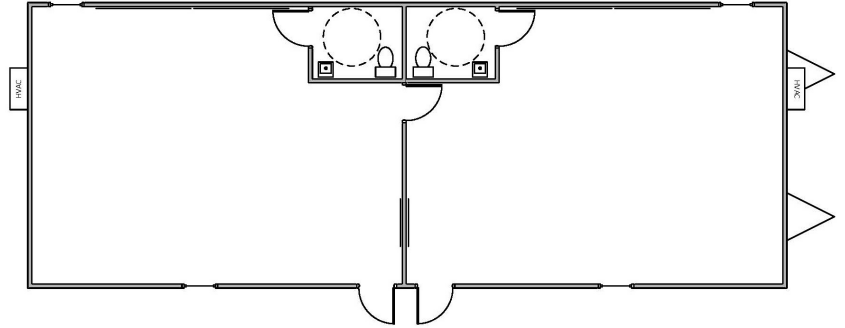

DOUBLE WIDE MODULAR/PORTABLE CLASSROOMS

GENERAL SPECIFICATIONS

- 24' x 64' Box Size
- Vinyl Covered Gypsum Walls
- Vinyl Tile or Carpeted Flooring
- T-Grid Ceiling
- Electric Heating and Cooling System
- Hi-Rib Steel Exterior Siding
- Diffused Fluorescent Ceiling Lights
- Windows
- 220 Volt Power
- Models with and without ADA Restrooms
- Galvalume Hi-Rib Steel Roof
- All Buildings ADA and Multi-State Coded