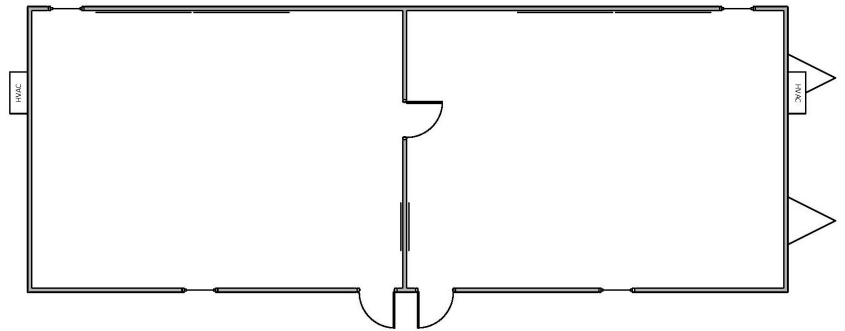

DOUBLE WIDE MODULAR/PORTABLE CLASSROOMS

GENERAL SPECIFICATIONS

- 24' x 64' Box Size
- Vinyl Covered Gypsum Walls
- Vinyl Tile or Carpeted Flooring
- T-Grid Ceiling
- Electric Heating and Cooling System
- Hi-Rib Steel Exterior Siding
- Diffused Fluorescent Ceiling Lights
- Windows
- 220 Volt Power
- Models with and without ADA Restrooms
- Galvalume Hi-Rib Steel Roof
- All Buildings ADA and Multi-State Coded